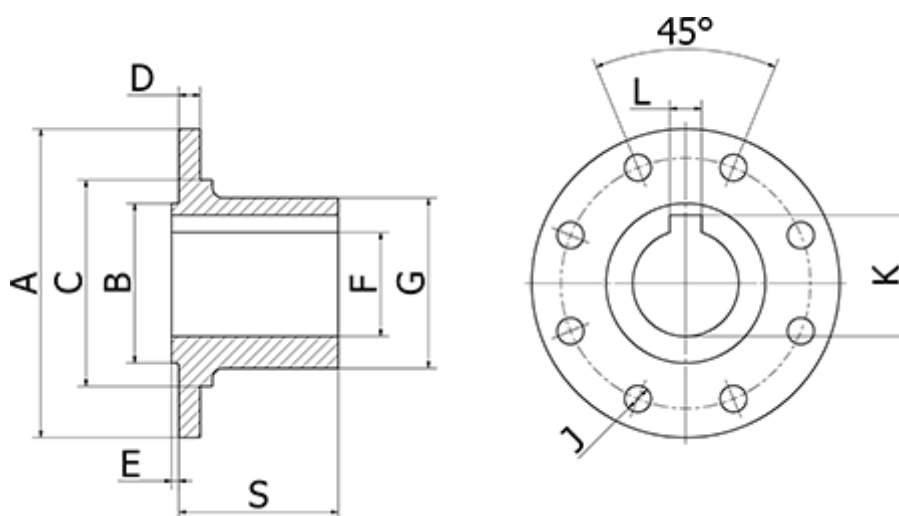

Article number: 0711202401

Description: Elbe Modflange 1.120.240  
Ø225 Hole size 110H7

## Measures

A = 225	J	= 16
B = 140	K	= 116.4
C = 171.5	L	= 28
D = 15	Number of flange holes	= 8
E = 4.5	S	= 170
F = 110H7		
G = 165		
H = 196		